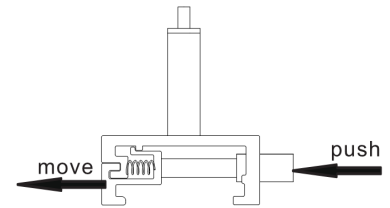

TRK3BLSUSKIT4
TRACK 3 Circuit 4 Wire Suspension Mount
Ezclick Kit With M6x1 Metre Threaded Rod
BLK

TRK3WHSUSKIT4
TRACK 3 Circuit 4 Wire Suspension Mount
Ezclick Kit With M6x1 Metre Threaded Rod
WH

TRK3BLSUSKIT5

TRACK 3 Circuit 4 Wire Suspension Kit
With Spring (Added With 1.5m Steel
Wire) BLK

TRK3WHSUSKIT5

TRACK 3 Circuit 4 Wire Suspension Kit
With Spring (Added With 1.5m Steel
Wire) WH

4 Wire 3-Circuit Track Suspension Clamp for Track Connection