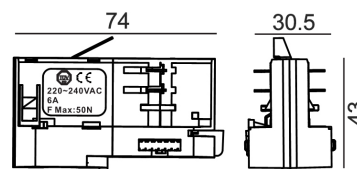

4 Wire 3-Circuit Track Pendant Light Adaptors

- For 4 wire 3 circuit track
- Hold weight: 10kg Max
- Colour: black and white
- To be used with split nipple (Part No. TRK3BL/WHNIPCON sold separately)
- Warranty: 3 year replacement

- For 4 wire 3 circuit track
- Hold weight: 5kg Max
- Colour: black and white
- To be used with split nipple (Part No. TRK3BL/WHNIPCON sold separately)
- Warranty: 3 year replacement

4 Wire 3-Circuit Track Split Nipple Connector