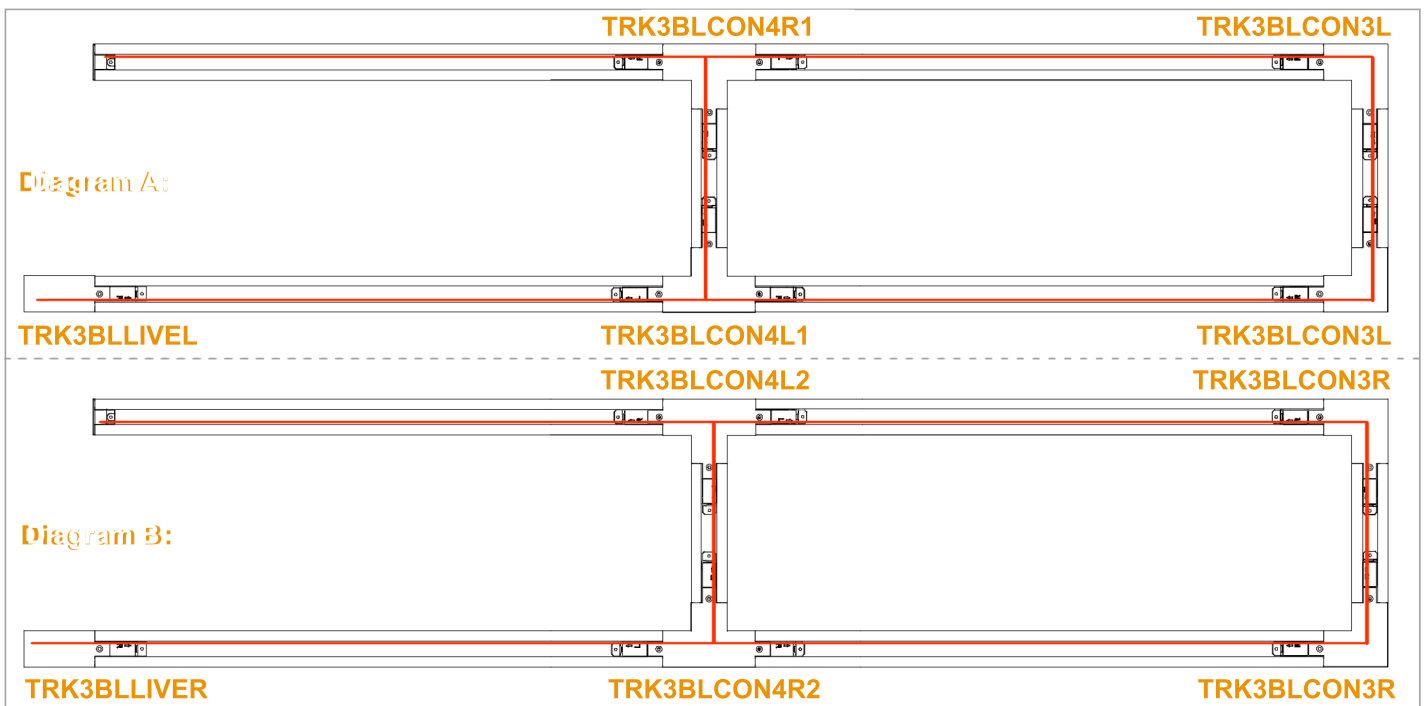

TRK3BLEND

TRK3WHEND

TRK3BLLLEVEL
TRK3BLLLIVER

TRK3WHLLEVEL
TRK3WHLLIVER

TRK3BLEND
TRK3WHEND

TRK3BLLLEVEL
TRK3WHLLEVEL

TRK3BLLLIVER
TRK3WHLLIVER

Part No.	Description	Carton QTY
TRK3BLEND	TRACK 3 Circuit 4 Wire End Cap BLK	1/100
TRK3BLLLEVEL	TRACK 3 Circuit 4 Wire TRACK LIVE END - LEFT BLK	1/100
TRK3BLLLIVER	TRACK 3 Circuit 4 Wire TRACK LIVE END - RIGHT BLK	1/100
TRK3WHEND	TRACK 3 Circuit 4 Wire End Cap WH	1/100
TRK3WHLLEVEL	TRACK 3 Circuit 4 Wire TRACK LIVE END - LEFT WH	1/100
TRK3WHLLIVER	TRACK 3 Circuit 4 Wire TRACK LIVE END - RIGHT WH	1/100

4 Wire 3-Circuit Track Ceiling Kits

TRK3BLCEILKIT1

TRK3WHCEILKIT1

TRK3BLCEILKIT2

TRK3WHCEILKIT2

Part No.	Description	Carton QTY
TRK3BLCEILKIT1	TRACK 3 Circuit 4 Wire Ceiling Kit With Spring BLK	1/1
TRK3BLCEILKIT2	TRACK 3 Circuit 4 Wire Ceiling Clamp Kit For Track Connection BLK	1/1
TRK3WHCEILKIT1	TRACK 3 Circuit 4 Wire Ceiling Kit With Spring WH	1/1
TRK3WHCEILKIT2	TRACK 3 Circuit 4 Wire Ceiling Clamp Kit For Track Connection WH	1/1

4 Wire 3-Circuit Track Installation:

Installation :

4 Wire 3-Circuit Track Pendant Light Adaptors

TRK3BLADAP3
TRACK 3 Circuit 4 Wire Adaptor Big Hold Weight 10Kg Max BLK

TRK3WHADAP3
TRACK 3 Circuit 4 Wire Adaptor Big Hold Weight 10Kg Max WH