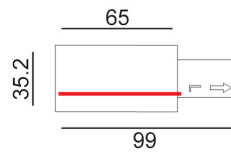

TRK3BLEND

TRK3WHEND

TRK3BLLLEVEL
TRK3BLLLIVER

TRK3WHLLEVEL
TRK3WHLLIVER

TRK3BLEND
TRK3WHEND

TRK3BLLLEVEL
TRK3WHLLEVEL

TRK3BLLLIVER
TRK3WHLLIVER

Part No.	Description	Carton QTY
TRK3BLEND	TRACK 3 Circuit 4 Wire End Cap BLK	1/100
TRK3BLLLEVEL	TRACK 3 Circuit 4 Wire TRACK LIVE END - LEFT BLK	1/100
TRK3BLLLIVER	TRACK 3 Circuit 4 Wire TRACK LIVE END - RIGHT BLK	1/100
TRK3WHEND	TRACK 3 Circuit 4 Wire End Cap WH	1/100
TRK3WHLLEVEL	TRACK 3 Circuit 4 Wire TRACK LIVE END - LEFT WH	1/100
TRK3WHLLIVER	TRACK 3 Circuit 4 Wire TRACK LIVE END - RIGHT WH	1/100