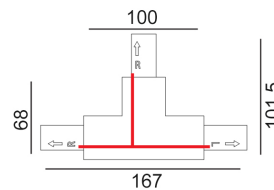

TRK3BLCON4L1
TRK3WHCON4L1