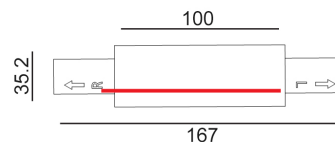

4 Wire 3-Circuit Track Straight Connectors

TRK3BLCON1

TRK3WHCON1

TRK3BLCON2

TRK3WHCON2

TRK3BLCON1
TRK3WHCON1

TRK3BLCON2
TRK3WHCON2

Part No.	Description	Carton QTY
TRK3BLCON1	TRACK 3 Circuit 4 Wire Mini Straight Connector BLK	1/100
TRK3BLCON2	TRACK 3 Circuit 4 Wire Straight Connector BLK	1/100
TRK3WHCON1	TRACK 3 Circuit 4 Wire Mini Straight Connector WH	1/100
TRK3WHCON2	TRACK 3 Circuit 4 Wire Straight Connector WH	1/100

4 Wire 3-Circuit Track 'L-Piece' Connectors (Left or right)

TRK3BLCON3R
TRK3BLCON3L

TRK3WHCON3R
TRK3WHCON3L

TRK3BLCON3L
TRK3WHCON3L

TRK3BLCON3R
TRK3WHCON3R

Part No.	Description	Carton QTY
TRK3BLCON3L	TRACK 3 Circuit 4 Wire L-Piece Connector - LEFT BLK	1/30
TRK3BLCON3R	TRACK 3 Circuit 4 Wire L-Piece Connector - RIGHT BLK	1/30
TRK3WHCON3L	TRACK 3 Circuit 4 Wire L-Piece Connector - LEFT WH	1/30
TRK3WHCON3R	TRACK 3 Circuit 4 Wire L-Piece Connector - RIGHT WH	1/30