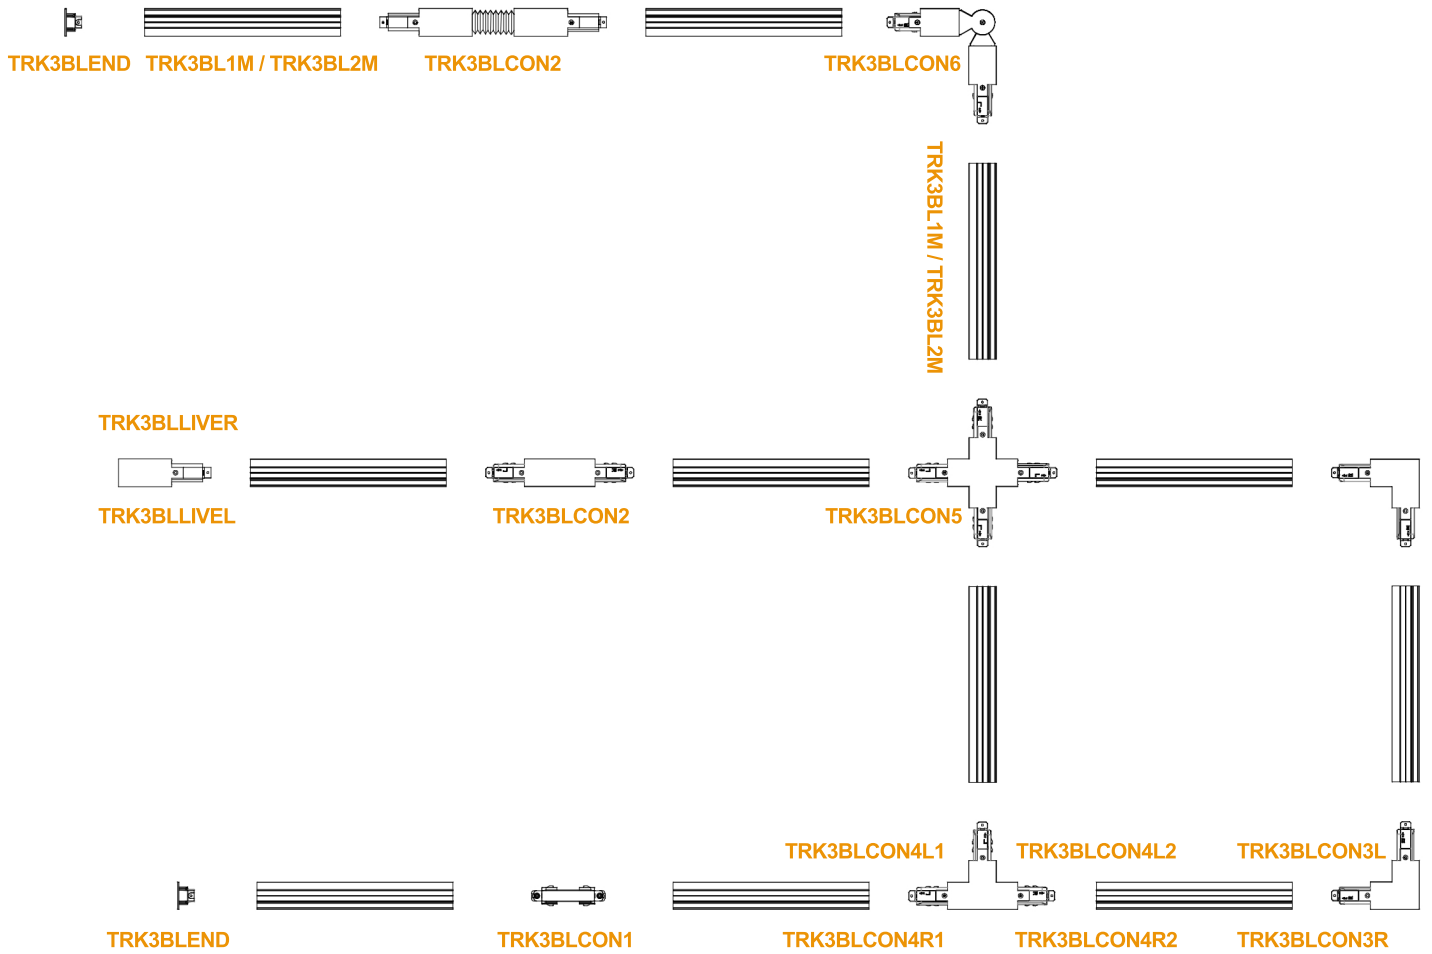

***NOTE: Except TRK3BL/WHCON1 & TRK3BL/WHCON6, all our connectors and joiners have center feed facility (ability to connect with power supply)**

4 Wire 3-Circuit Track End Cap & Live End (Left or right)

4 Wire 3-Circuit Track Ceiling Kits

TRK3BLCEILKIT1

TRK3WHCEILKIT1

TRK3BLCEILKIT2

TRK3WHCEILKIT2

Part No.	Description	Carton QTY
TRK3BLCEILKIT1	TRACK 3 Circuit 4 Wire Ceiling Kit With Spring BLK	1/1
TRK3BLCEILKIT2	TRACK 3 Circuit 4 Wire Ceiling Clamp Kit For Track Connection BLK	1/1
TRK3WHCEILKIT1	TRACK 3 Circuit 4 Wire Ceiling Kit With Spring WH	1/1
TRK3WHCEILKIT2	TRACK 3 Circuit 4 Wire Ceiling Clamp Kit For Track Connection WH	1/1

4 Wire 3-Circuit Track Installation:

Installation :

4 Wire 3-Circuit Track Pendant Light Adaptors

TRK3BLADAP3
TRACK 3 Circuit 4 Wire Adaptor Big Hold Weight 10Kg Max BLK

TRK3WHADAP3
TRACK 3 Circuit 4 Wire Adaptor Big Hold Weight 10Kg Max WH