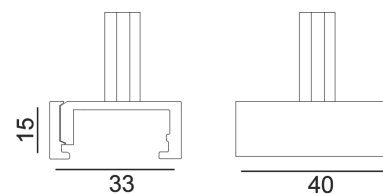

TRK3BLSUSKIT4
TRACK 3 Circuit 4 Wire Suspension Mount
Ezclick Kit With M6x1 Metre Threaded Rod
BLK