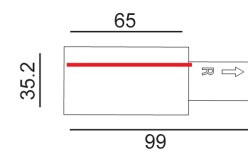

TRK3BLEND

TRK3WHEND

TRK3BLLLEVEL
TRK3BLLLIVER

TRK3WHLLEVEL
TRK3WHLLIVER

TRK3BLEND
TRK3WHEND

TRK3BLLLEVEL
TRK3WHLLEVEL

TRK3BLLLIVER
TRK3WHLLIVER

Part No.	Description	Carton QTY
TRK3BLEND	TRACK 3 Circuit 4 Wire End Cap BLK	1/100
TRK3BLLLEVEL	TRACK 3 Circuit 4 Wire TRACK LIVE END - LEFT BLK	1/100
TRK3BLLLIVER	TRACK 3 Circuit 4 Wire TRACK LIVE END - RIGHT BLK	1/100
TRK3WHEND	TRACK 3 Circuit 4 Wire End Cap WH	1/100
TRK3WHLLEVEL	TRACK 3 Circuit 4 Wire TRACK LIVE END - LEFT WH	1/100
TRK3WHLLIVER	TRACK 3 Circuit 4 Wire TRACK LIVE END - RIGHT WH	1/100