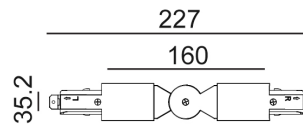

4 Wire 3-Circuit Track 'Cross-Piece' & Elbow Connectors

TRK3BLCON5

TRK3WHCON5

TRK3BLCON6

TRK3WHCON6

TRK3BLCON5
TRK3WHCON5

TRK3BLCON6
TRK3WHCON6

Part No.	Description	Carton QTY
TRK3BLCON5	TRACK 3 Circuit 4 Wire Cross-Piece Connector BLK	1/30
TRK3BLCON6	TRACK 3 Circuit 4 Wire Elbow Connector BLK	1/30
TRK3WHCON5	TRACK 3 Circuit 4 Wire Cross-Piece Connector WH	1/30
TRK3WHCON6	TRACK 3 Circuit 4 Wire Elbow Connector WH	1/30