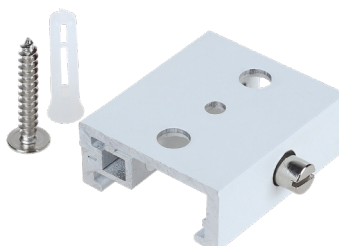

TRK3WHCEILKIT1