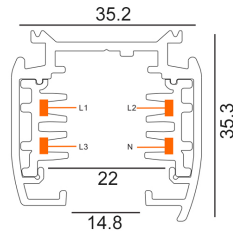

4 WIRE 3 CIRCUIT TRACK ACCESSORIES

4 Wire 3-Circuit Track

- Input voltage range: 220-240V/ 16A
- Material: PC and aluminium
- Colour: black and white
- Universal track

TRK3BL1M
TRK3BL2M

TRK3WH1M
TRK3WH2M

General Lighting

Part No.	Description	Dimensions	Carton QTY
TRK3BL1M	TRACK 3 Circuit 4 Wire 1M BLK (incl LIVE TRK3BLLIVER & END CAP TRK3BLEND)	L1000xW35.2xH35.51mm	1/12
TRK3BL2M	TRACK 3 Circuit 4 Wire 2M BLK (incl LIVE TRK3BLLIVER & END CAP TRK3BLEND)	L2000xW35.2xH35.51mm	1/12
TRK3WH1M	TRACK 3 Circuit 4 Wire 1M WH (incl LIVE TRK3WHLIVER & END CAP TRK3WHEND)	L1000xW35.2xH35.51mm	1/12
TRK3WH2M	TRACK 3 Circuit 4 Wire 2M WH (incl LIVE TRK3WHLIVER & END CAP TRK3WHEND)	L2000xW35.2xH35.51mm	1/12

4 Wire 3-Circuit Track Straight Connectors

TRK3BLCON1

TRK3WHCON1

TRK3BLCON2

TRK3WHCON2

TRK3BLCON1
TRK3WHCON1

TRK3BLCON2
TRK3WHCON2

Part No.	Description	Carton QTY
TRK3BLCON1	TRACK 3 Circuit 4 Wire Mini Straight Connector BLK	1/100
TRK3BLCON2	TRACK 3 Circuit 4 Wire Straight Connector BLK	1/100
TRK3WHCON1	TRACK 3 Circuit 4 Wire Mini Straight Connector WH	1/100
TRK3WHCON2	TRACK 3 Circuit 4 Wire Straight Connector WH	1/100

4 Wire 3-Circuit Track 'L-Piece' Connectors (Left or right)

TRK3BLCON3R
TRK3BLCON3L

TRK3WHCON3R
TRK3WHCON3L

TRK3BLCON3L
TRK3WHCON3L

TRK3BLCON3R
TRK3WHCON3R

Part No.	Description	Carton QTY
TRK3BLCON3L	TRACK 3 Circuit 4 Wire L-Piece Connector - LEFT BLK	1/30
TRK3BLCON3R	TRACK 3 Circuit 4 Wire L-Piece Connector - RIGHT BLK	1/30
TRK3WHCON3L	TRACK 3 Circuit 4 Wire L-Piece Connector - LEFT WH	1/30
TRK3WHCON3R	TRACK 3 Circuit 4 Wire L-Piece Connector - RIGHT WH	1/30