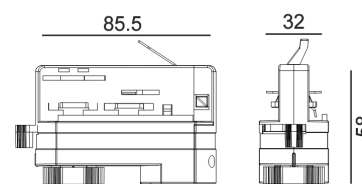

- For 4 wire 3 circuit track
- Hold weight: 10kg Max
- Colour: black and white
- To be used with split nipple (Part No. TRK3BL/WHNIPCON sold separately)
- Warranty: 3 year replacement

TRK3BLADAP4
TRACK 3 Circuit 4 Wire Adaptor Small Hold Weight 5Kg Max BLK